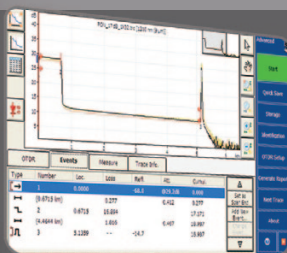

ALL YOUR ESSENTIAL TESTING NEEDS—ONE SINGLE PLATFORM

OTDR | FTB-730 PON FTTx/MDU

Seamlessly build PON networks in a new world of connectivity

PON-optimized (up to 1x128)

> Avoid turn-up failures at splitters

No training-time required

> Simple to use—same GUI as the FTB-200 platform

Flexible test management and reporting

> HTML and PDF formats for in-field reporting and completing test routines

Ethernet | FTB-860 NetBlazer Series

Powerful, fast, intuitive 10M-to-10G Ethernet testing

Increased autonomy and productivity

> Streamlined navigation and intelligent autodiscovery

Rapid, accurate test results

> Multistream traffic generation and bidirectional EtherSAM and RFC 2544 test suites

Future-proof investment

> Field-upgradeable software

ConnectorMax Analysis Software

with the FIP-400 Fiber Inspection Probe

Eliminate guesswork and achieve clear-cut end-face analysis

Automatic pass/fail analysis with multiple-platform flexibility